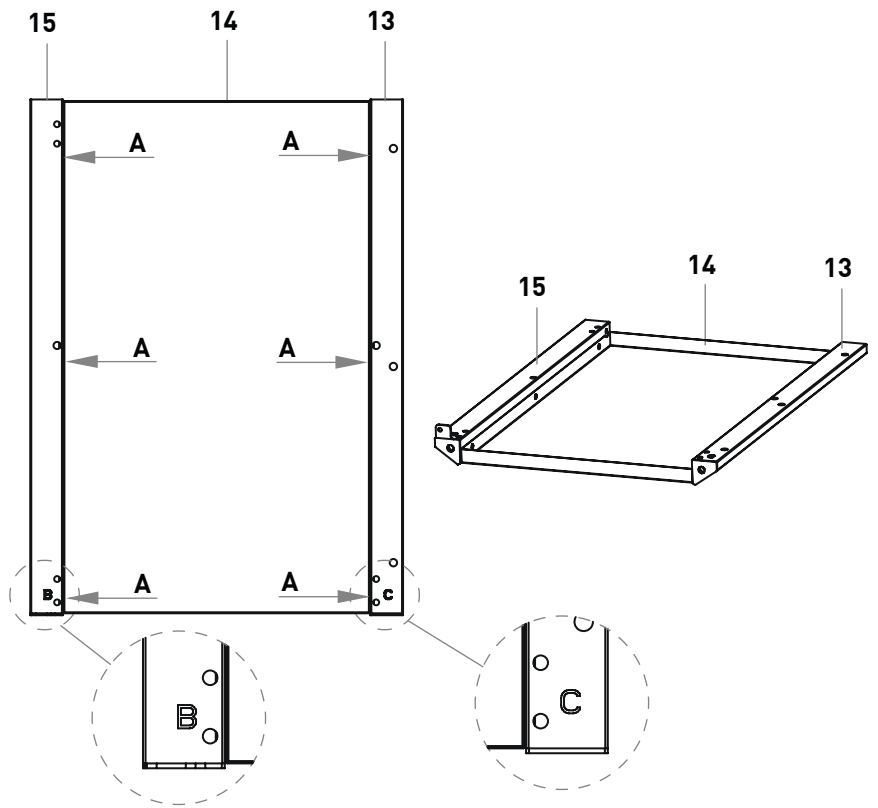

13		1
14		1
15		1
A		6

23		1
A		8

19		1
20		1
21		2
22		2
D	M5 x 8	2

19		1
E	Door strut	1

* Remove the M6 x 12 screws (8 PCS) from the grill, and attach the bracket with the removed screws.

CAUTION: Please ensure that the side shelf is mounted correctly, otherwise it may fall unexpectedly and cause injury.

SPARE PARTS LIST

No.	Description	Art.-No.	Quantity
1A	SWITCH GRID	130018000	2
1B	SWITCH GRID round element	130018000	1
2	Warming rack	130018001	1
3	Hood	130018002	1
3	Grillbox	130018003	1
4	SIMPLE CLEAN right	130018004	1
5	SIMPLE CLEAN back	130018004	1
6	SIMPLE CLEAN front	130018004	1
7	SIMPLE CLEAN left	130018004	1
8	Thermometer (possibly pre-installed)	130018005	1
9	Side shelf bracket	130018007	2
10	Side shelf	130018008	2
11	Side shelf bracket	130018007	2
12	Control knob (possibly pre-installed)	130018009	2
13	Brace, back-left	130018010	1
14	Side wall	130018011	2
15	Brace, front-left	130018010	1
16	Shelf	130018012	1
17	Wheel with lock	130018013	4
18	Front panel	130018014	1
19	Container door	130018015	1
20	Door handle	130018016	1
21	Door handle bracket, outer	130018017	2
22	Door handle bracket, inner	130018017	2
23	Bottom panel	130018018	1
24	Brace, front-right	130018010	1
25	Brace, rear-right	130018010	1
26	Rear wall	130018019	1
27	Grease tray	130018020	1

SCREW SET

No.	Description	Figure	Art.-No.
A	M6 x 12 bolt		130018021
B	Axle bolt		
C	ST3,5 x 8 bolt		
D	M5 x 8 bolt		
E	Door strut		
F	Open-end spanner		

Versions no.: 220512

NOTICE

Enders Colsman AG

Brauck 1