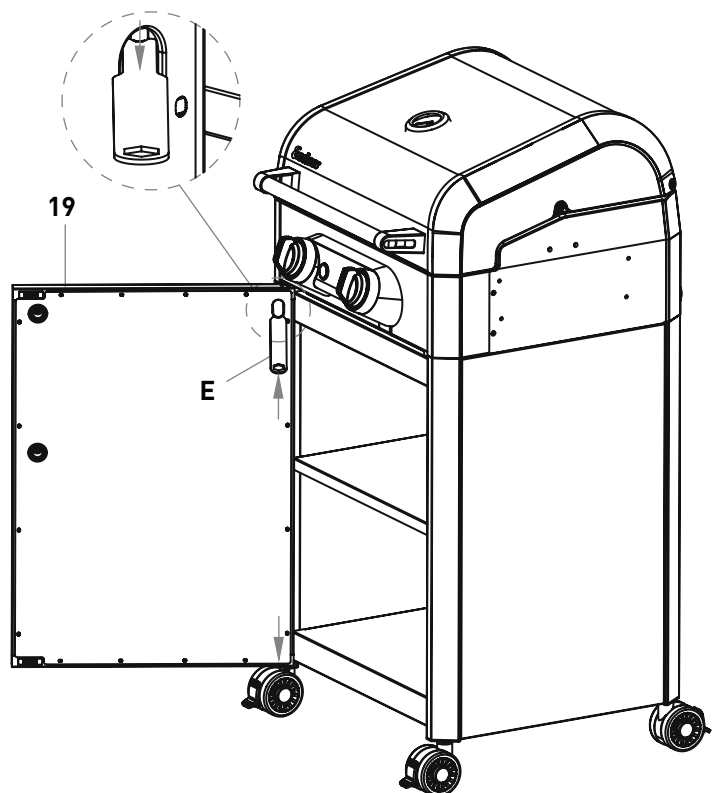

13		1
14		1
15		1
A		6

23		1
A		8

19		1
20		1
21		2
22		2
D	M5 x 8	2

19		1
E	Door strut	1

* Remove the M6 x 12 screws (8 PCS) from the grill, and attach the bracket with the removed screws.

CAUTION: Please ensure that the side shelf is mounted correctly, otherwise it may fall unexpectedly and cause injury.

CAUTION: Please ensure that the side shelf is mounted correctly, otherwise it may fall unexpectedly and cause injury.

SPARE PARTS

Ersatzteile/Pièces de rechange/ Pezzi di ricambio/ Piezas de repuesto/ Reserveonderdelen/ Náhradní díly/ Pótalkatrészek/ Rezervni dijelovi/ Piese de schimb/ Reservdelar/ Cz ści zamiennie/ Nadomestni deli/ Reserveder/ Varaosat/ Atsarginės dalys/ Rezerves daļas/ Auka hlutir

SPARE PARTS LIST

No.	Description	Art.-No.	Quantity
1A	SWITCH GRID	130018000	2
1B	SWITCH GRID round element	130018000	1
2	Warming rack	130018001	1
3	Hood	130018002	1
3	Grillbox	130018003	1
4	SIMPLE CLEAN right	130018004	1
5	SIMPLE CLEAN back	130018004	1
6	SIMPLE CLEAN front	130018004	1
7	SIMPLE CLEAN left	130018004	1
8	Thermometer (possibly pre-installed)	130018005	1
9	Side shelf bracket	130018007	2
10	Side shelf	130018008	2
11	Side shelf bracket	130018007	2
12	Control knob (possibly pre-installed)	130018009	2
13	Brace, back-left	130018010	1
14	Side wall	130018011	2
15	Brace, front-left	130018010	1
16	Shelf	130018012	1
17	Wheel with lock	130018013	4
18	Front panel	130018014	1
19	Container door	130018015	1
20	Door handle	130018016	1
21	Door handle bracket, outer	130018017	2
22	Door handle bracket, inner	130018017	2
23	Bottom panel	130018018	1
24	Brace, front-right	130018010	1
25	Brace, rear-right	130018010	1
26	Rear wall	130018019	1
27	Grease tray	130018020	1

SCREW SET

No.	Description	Figure	Art.-No.
A	M6 x 12 bolt		130018021
B	Axle bolt		
C	ST3,5 x 8 bolt		
D	M5 x 8 bolt		
E	Door strut		
F	Open-end spanner		

Versions no.: 220512

NOTICE

Enders Colsman AG

Brauck 1