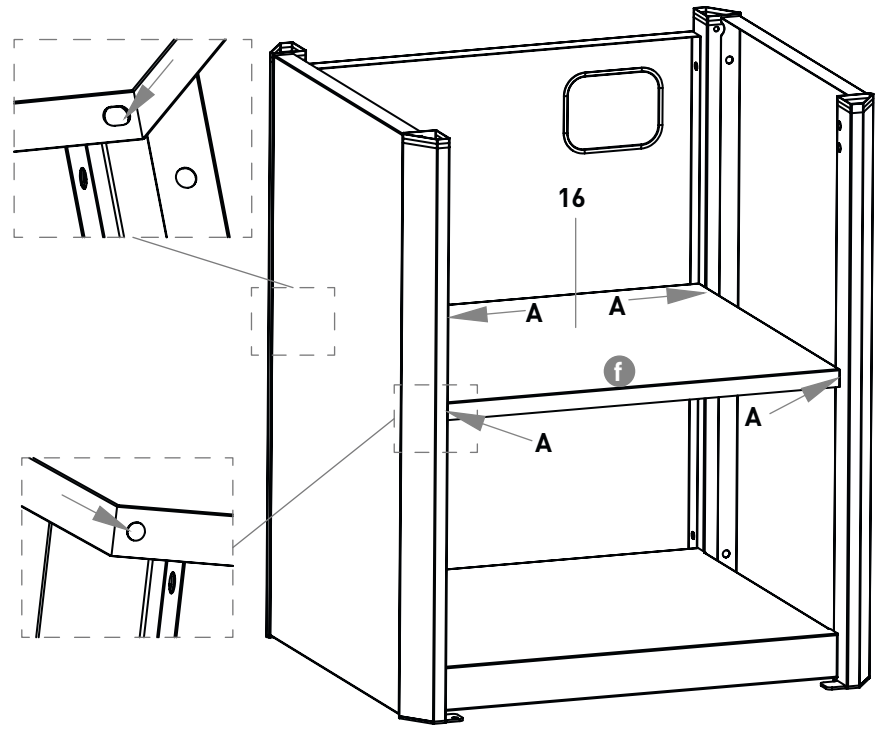

13		1
14		1
15		1
A		6

23		1
A		8

19		1
20		1
21		2
22		2
D	M5 x 8	2

19		1
E	Door strut	1

* Remove the M6 x 12 screws (8 PCS) from the grill, and attach the bracket with the removed screws.

CAUTION: Please ensure that the side shelf is mounted correctly, otherwise it may fall unexpectedly and cause injury.

CAUTION: Please ensure that the side shelf is mounted correctly, otherwise it may fall unexpectedly and cause injury.

SPARE PARTS

Ersatzteile/Pièces de rechange/ Pezzi di ricambio/ Piezas de repuesto/ Reserveonderdelen/ Náhradní díly/ Pótalkatrészek/ Rezervni dijelovi/ Piese de schimb/ Reservdelar/ Cz ści zamiennie/ Nadomestni deli/ Reserveder/ Varaosat/ Atsarginės dalys/ Rezerves daļas/ Auka hlutir

SCREW SET

No.	Description	Figure	Art.-No.
A	M6 x 12 bolt		130018021
B	Axle bolt		
C	ST3,5 x 8 bolt		
D	M5 x 8 bolt		
E	Door strut		
F	Open-end spanner		

Versions no.: 220512

NOTICE

Enders Colsman AG

Brauck 1