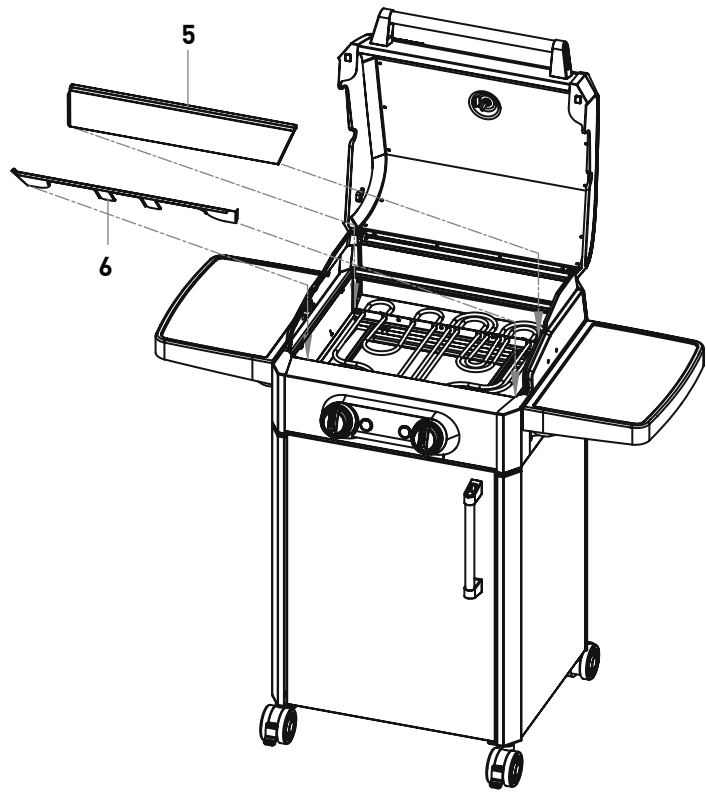

eFLOW PRO 2 TURBU

ELECTRIC GRILL

Enders[®]

www.enders-germany.com

9710

E-FLOW PRO 2 TURBO

01

14		1
24		1
25		1
A		6

13		1
14		1
15		1
A		6

23		1
A		8

19		1
20		1
21		2
22		2
D	M5 x 8	2

19		1
E	Door strut	1

* Remove the M6 x 12 screws (8 PCS) from the grill, and attach the bracket with the removed screws.

CAUTION: Please ensure that the side shelf is mounted correctly, otherwise it may fall unexpectedly and cause injury.

CAUTION: Please ensure that the side shelf is mounted correctly, otherwise it may fall unexpectedly and cause injury.

SPARE PARTS

Ersatzteile/Pièces de rechange/ Pezzi di ricambio/ Piezas de repuesto/ Reserveonderdelen/ Náhradní díly/ Pótalkatrészek/ Rezervni dijelovi/ Piese de schimb/ Reservdelar/ Cz ści zamiennie/ Nadomestni deli/ Reserveder/ Varaosat/ Atsarginės dalys/ Rezerves daļas/ Auka hlutir

SCREW SET

No.	Description	Figure	Art.-No.
A	M6 x 12 bolt		130018021
B	Axle bolt		
C	ST3,5 x 8 bolt		
D	M5 x 8 bolt		
E	Door strut		
F	Open-end spanner		

Versions no.: 220512

NOTICE

Enders Colsman AG

Brauck 1