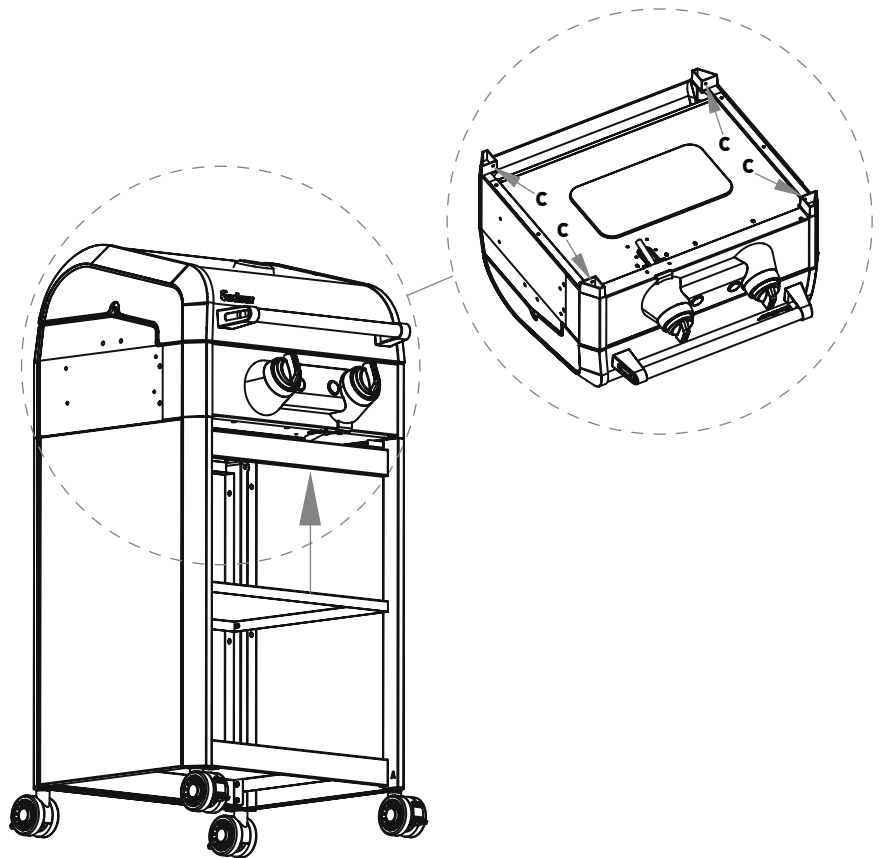

13		1
14		1
15		1
A		6

23		1
A		8

19		1
20		1
21		2
22		2
D	M5 x 8	2

19		1
E	Door strut	1

* Remove the M6 x 12 screws (8 PCS) from the grill, and attach the bracket with the removed screws.

CAUTION: Please ensure that the side shelf is mounted correctly, otherwise it may fall unexpectedly and cause injury.

CAUTION: Please ensure that the side shelf is mounted correctly, otherwise it may fall unexpectedly and cause injury.

SPARE PARTS

Ersatzteile/Pièces de rechange/ Pezzi di ricambio/ Piezas de repuesto/ Reserveonderdelen/ Náhradní díly/ Pótalkatrészek/ Rezervni dijelovi/ Piese de schimb/ Reservdelar/ Cz ści zamiennie/ Nadomestni deli/ Reserveder/ Varaosat/ Atsarginės dalys/ Rezerves daļas/ Auka hlutir

SPARE PARTS LIST

No.	Description	Art.-No.	Quantity
1A	SWITCH GRID	130018000	2
1B	SWITCH GRID round element	130018000	1
2	Warming rack	130018001	1
3	Hood	130018002	1
3	Grillbox	130018003	1
4	SIMPLE CLEAN right	130018004	1
5	SIMPLE CLEAN back	130018004	1
6	SIMPLE CLEAN front	130018004	1
7	SIMPLE CLEAN left	130018004	1
8	Thermometer (possibly pre-installed)	130018005	1
9	Side shelf bracket	130018007	2
10	Side shelf	130018008	2
11	Side shelf bracket	130018007	2
12	Control knob (possibly pre-installed)	130018009	2
13	Brace, back-left	130018010	1
14	Side wall	130018011	2
15	Brace, front-left	130018010	1
16	Shelf	130018012	1
17	Wheel with lock	130018013	4
18	Front panel	130018014	1
19	Container door	130018015	1
20	Door handle	130018016	1
21	Door handle bracket, outer	130018017	2
22	Door handle bracket, inner	130018017	2
23	Bottom panel	130018018	1
24	Brace, front-right	130018010	1
25	Brace, rear-right	130018010	1
26	Rear wall	130018019	1
27	Grease tray	130018020	1

SCREW SET

No.	Description	Figure	Art.-No.
A	M6 x 12 bolt		130018021
B	Axle bolt		
C	ST3,5 x 8 bolt		
D	M5 x 8 bolt		
E	Door strut		
F	Open-end spanner		

Versions no.: 220512

NOTICE

Enders Colsman AG

Brauck 1