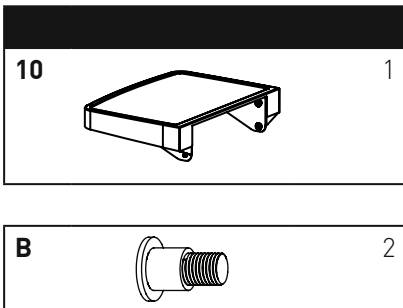

13		1
14		1
15		1
A		6

23		1
A		8

19		1
20		1
21		2
22		2
D	M5 x 8	2

19		1
E	Door strut	1

* Remove the M6 x 12 screws (8 PCS) from the grill, and attach the bracket with the removed screws.

CAUTION: Please ensure that the side shelf is mounted correctly, otherwise it may fall unexpectedly and cause injury.

CAUTION: Please ensure that the side shelf is mounted correctly, otherwise it may fall unexpectedly and cause injury.

SPARE PARTS

Ersatzteile/Pièces de rechange/ Pezzi di ricambio/ Piezas de repuesto/ Reserveonderdelen/ Náhradní díly/ Pótalkatrészek/ Rezervni dijelovi/ Piese de schimb/ Reservdelar/ Cz ści zamiennie/ Nadomestni deli/ Reserveder/ Varaosat/ Atsarginės dalys/ Rezerves daļas/ Auka hlutir

SPARE PARTS LIST

No.	Description	Art.-No.	Quantity
1A	SWITCH GRID	130018000	2
1B	SWITCH GRID round element	130018000	1
2	Warming rack	130018001	1
3	Hood	130018002	1
3	Grillbox	130018003	1
4	SIMPLE CLEAN right	130018004	1
5	SIMPLE CLEAN back	130018004	1
6	SIMPLE CLEAN front	130018004	1
7	SIMPLE CLEAN left	130018004	1
8	Thermometer (possibly pre-installed)	130018005	1
9	Side shelf bracket	130018007	2
10	Side shelf	130018008	2
11	Side shelf bracket	130018007	2
12	Control knob (possibly pre-installed)	130018009	2
13	Brace, back-left	130018010	1
14	Side wall	130018011	2
15	Brace, front-left	130018010	1
16	Shelf	130018012	1
17	Wheel with lock	130018013	4
18	Front panel	130018014	1
19	Container door	130018015	1
20	Door handle	130018016	1
21	Door handle bracket, outer	130018017	2
22	Door handle bracket, inner	130018017	2
23	Bottom panel	130018018	1
24	Brace, front-right	130018010	1
25	Brace, rear-right	130018010	1
26	Rear wall	130018019	1
27	Grease tray	130018020	1

SCREW SET

No.	Description	Figure	Art.-No.
A	M6 x 12 bolt		130018021
B	Axle bolt		
C	ST3,5 x 8 bolt		
D	M5 x 8 bolt		
E	Door strut		
F	Open-end spanner		

Versions no.: 220512

NOTICE

Enders Colsman AG

Brauck 1