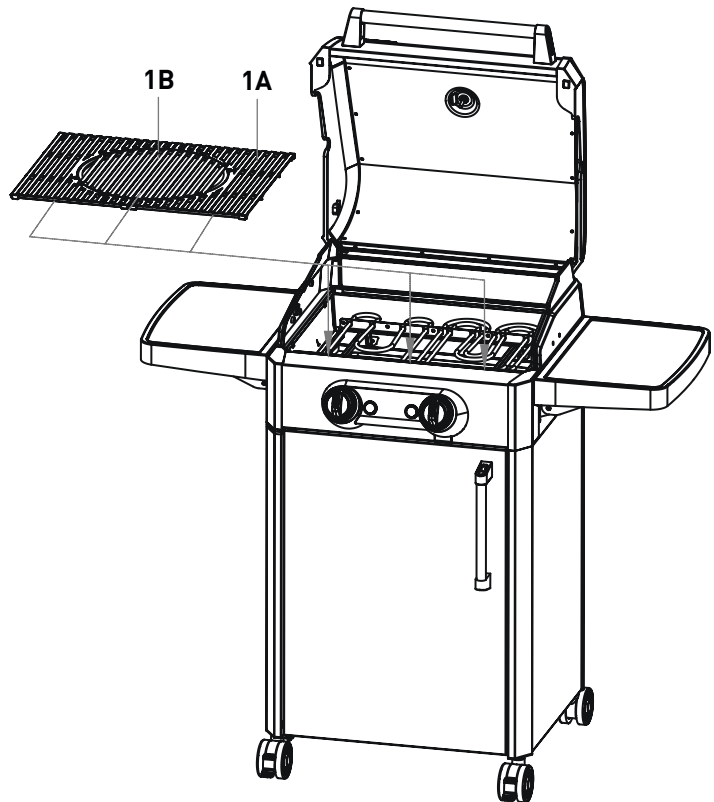

eFLOW PRO 2 TURBU

ELECTRIC GRILL

Enders[®]

www.enders-germany.com

9710

E-FLOW PRO 2 TURBO

01

14		1
24		1
25		1
A		6

13		1
14		1
15		1
A		6

23		1
A		8

19		1
20		1
21		2
22		2
D	M5 x 8	2

19		1
E	Door strut	1

* Remove the M6 x 12 screws (8 PCS) from the grill, and attach the bracket with the removed screws.

CAUTION: Please ensure that the side shelf is mounted correctly, otherwise it may fall unexpectedly and cause injury.

CAUTION: Please ensure that the side shelf is mounted correctly, otherwise it may fall unexpectedly and cause injury.

SPARE PARTS

Ersatzteile/Pièces de rechange/ Pezzi di ricambio/ Piezas de repuesto/ Reserveonderdelen/ Náhradní díly/ Pótalkatrészek/ Rezervni dijelovi/ Piese de schimb/ Reservdelar/ Cz ści zamiennie/ Nadomestni deli/ Reserveder/ Varaosat/ Atsarginės dalys/ Rezerves daļas/ Auka hlutir

SCREW SET

No.	Description	Figure	Art.-No.
A	M6 x 12 bolt		130018021
B	Axle bolt		
C	ST3,5 x 8 bolt		
D	M5 x 8 bolt		
E	Door strut		
F	Open-end spanner		

Versions no.: 220512

NOTICE

Enders Colsman AG

Brauck 1