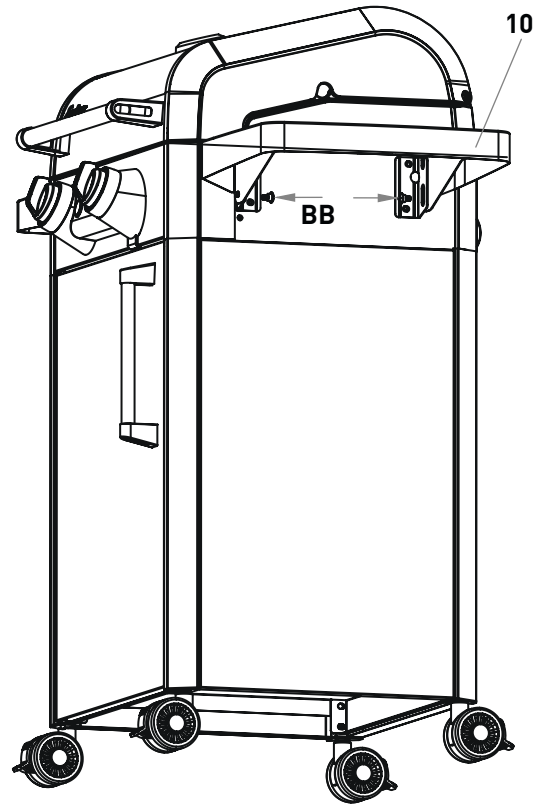

13		1
14		1
15		1
A		6

23		1
A		8

19		1
20		1
21		2
22		2
D	M5 x 8	2

19		1
E	Door strut	1

* Remove the M6 x 12 screws (8 PCS) from the grill, and attach the bracket with the removed screws.

CAUTION: Please ensure that the side shelf is mounted correctly, otherwise it may fall unexpectedly and cause injury.

CAUTION: Please ensure that the side shelf is mounted correctly, otherwise it may fall unexpectedly and cause injury.

SPARE PARTS

Ersatzteile/Pièces de rechange/ Pezzi di ricambio/ Piezas de repuesto/ Reserveonderdelen/ Náhradní díly/ Pótalkatrészek/ Rezervni dijelovi/ Piese de schimb/ Reservdelar/ Cz ści zamiennie/ Nadomestni deli/ Reserveder/ Varaosat/ Atsarginės dalys/ Rezerves daļas/ Auka hlutir

SPARE PARTS LIST

No.	Description	Art.-No.	Quantity
1A	SWITCH GRID	130018000	2
1B	SWITCH GRID round element	130018000	1
2	Warming rack	130018001	1
3	Hood	130018002	1
3	Grillbox	130018003	1
4	SIMPLE CLEAN right	130018004	1
5	SIMPLE CLEAN back	130018004	1
6	SIMPLE CLEAN front	130018004	1
7	SIMPLE CLEAN left	130018004	1
8	Thermometer (possibly pre-installed)	130018005	1
9	Side shelf bracket	130018007	2
10	Side shelf	130018008	2
11	Side shelf bracket	130018007	2
12	Control knob (possibly pre-installed)	130018009	2
13	Brace, back-left	130018010	1
14	Side wall	130018011	2
15	Brace, front-left	130018010	1
16	Shelf	130018012	1
17	Wheel with lock	130018013	4
18	Front panel	130018014	1
19	Container door	130018015	1
20	Door handle	130018016	1
21	Door handle bracket, outer	130018017	2
22	Door handle bracket, inner	130018017	2
23	Bottom panel	130018018	1
24	Brace, front-right	130018010	1
25	Brace, rear-right	130018010	1
26	Rear wall	130018019	1
27	Grease tray	130018020	1

SCREW SET

No.	Description	Figure	Art.-No.
A	M6 x 12 bolt		130018021
B	Axle bolt		
C	ST3,5 x 8 bolt		
D	M5 x 8 bolt		
E	Door strut		
F	Open-end spanner		

Versions no.: 220512

NOTICE

Enders Colsman AG

Brauck 1