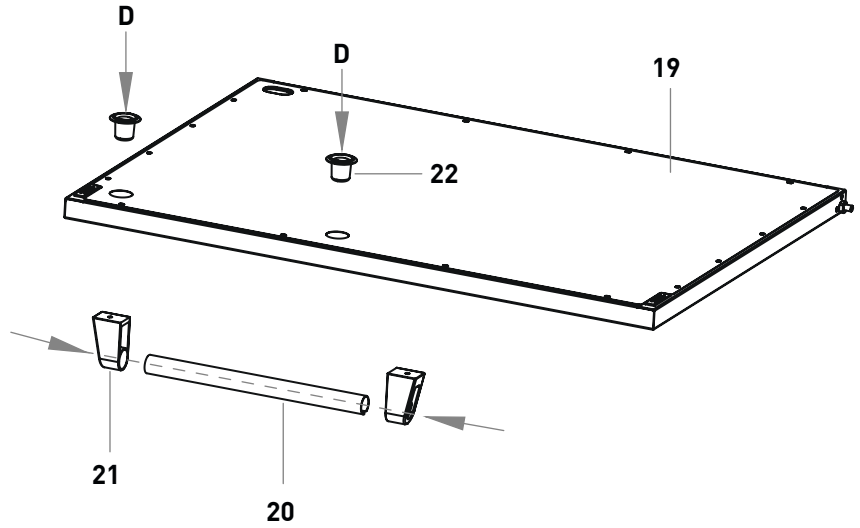

13		1
14		1
15		1
A		6

23		1
A		8

19		1
20		1
21		2
22		2
D	M5 x 8	2

19		1
E	Door strut	1

* Remove the M6 x 12 screws (8 PCS) from the grill, and attach the bracket with the removed screws.

CAUTION: Please ensure that the side shelf is mounted correctly, otherwise it may fall unexpectedly and cause injury.

SCREW SET

No.	Description	Figure	Art.-No.
A	M6 x 12 bolt		130018021
B	Axle bolt		
C	ST3,5 x 8 bolt		
D	M5 x 8 bolt		
E	Door strut		
F	Open-end spanner		

Versions no.: 220512

NOTICE

Enders Colsman AG

Brauck 1