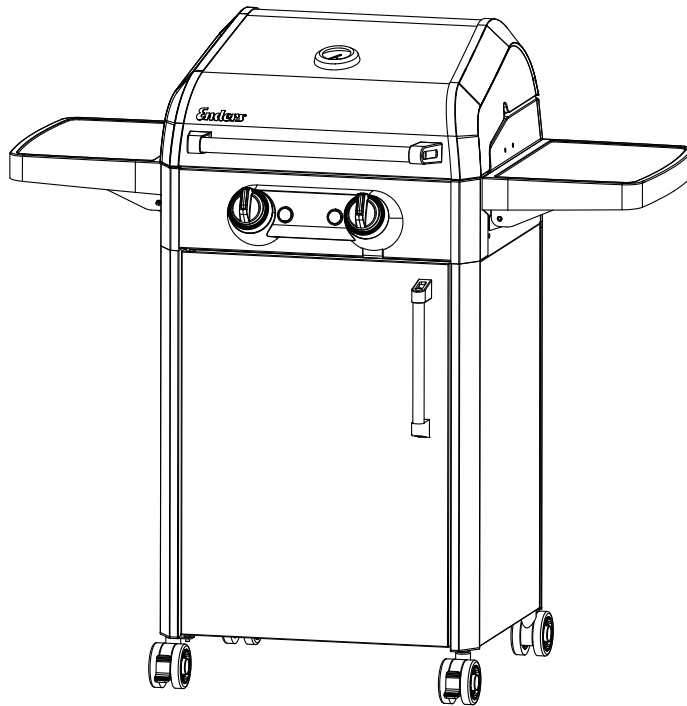

eFLOW PRO 2 TURBU

ELECTRIC GRILL

Enders[®]

www.enders-germany.com

9710

E-FLOW PRO 2 TURBO

01

14		1
24		1
25		1
A		6

13		1
14		1
15		1
A		6

23		1
A		8

19		1
20		1
21		2
22		2
D	M5 x 8	2

19		1
E	Door strut	1

* Remove the M6 x 12 screws (8 PCS) from the grill, and attach the bracket with the removed screws.

CAUTION: Please ensure that the side shelf is mounted correctly, otherwise it may fall unexpectedly and cause injury.