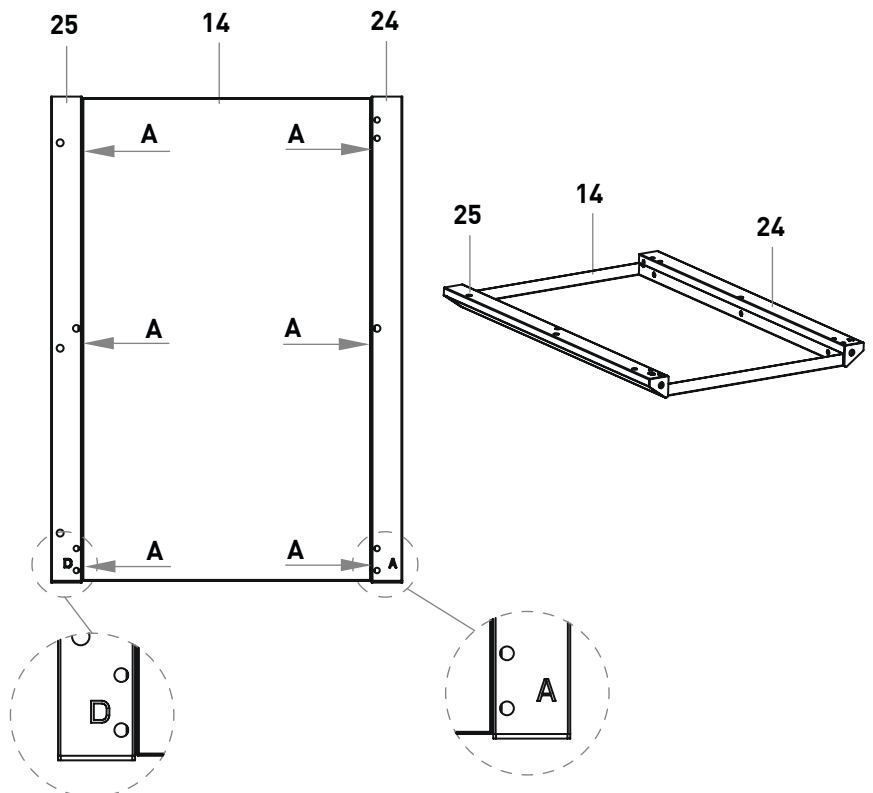

13		1
14		1
15		1
A		6

23		1
A		8

19		1
20		1
21		2
22		2
D	M5 x 8	2

19		1
E	Door strut	1

* Remove the M6 x 12 screws (8 PCS) from the grill, and attach the bracket with the removed screws.

CAUTION: Please ensure that the side shelf is mounted correctly, otherwise it may fall unexpectedly and cause injury.

SPARE PARTS LIST

No.	Description	Art.-No.	Quantity
1A	SWITCH GRID	130018000	2
1B	SWITCH GRID round element	130018000	1
2	Warming rack	130018001	1
3	Hood	130018002	1
3	Grillbox	130018003	1
4	SIMPLE CLEAN right	130018004	1
5	SIMPLE CLEAN back	130018004	1
6	SIMPLE CLEAN front	130018004	1
7	SIMPLE CLEAN left	130018004	1
8	Thermometer (possibly pre-installed)	130018005	1
9	Side shelf bracket	130018007	2
10	Side shelf	130018008	2
11	Side shelf bracket	130018007	2
12	Control knob (possibly pre-installed)	130018009	2
13	Brace, back-left	130018010	1
14	Side wall	130018011	2
15	Brace, front-left	130018010	1
16	Shelf	130018012	1
17	Wheel with lock	130018013	4
18	Front panel	130018014	1
19	Container door	130018015	1
20	Door handle	130018016	1
21	Door handle bracket, outer	130018017	2
22	Door handle bracket, inner	130018017	2
23	Bottom panel	130018018	1
24	Brace, front-right	130018010	1
25	Brace, rear-right	130018010	1
26	Rear wall	130018019	1
27	Grease tray	130018020	1

SCREW SET

No.	Description	Figure	Art.-No.
A	M6 x 12 bolt		130018021
B	Axle bolt		
C	ST3,5 x 8 bolt		
D	M5 x 8 bolt		
E	Door strut		
F	Open-end spanner		

Versions no.: 220512

NOTICE

Enders Colsman AG

Brauck 1