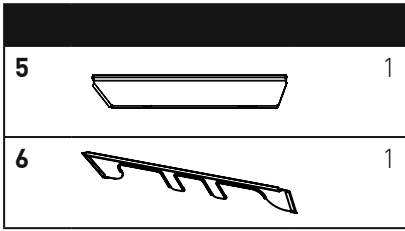

13		1
14		1
15		1
A		6

23		1
A		8

19		1
20		1
21		2
22		2
D	M5 x 8	2

19		1
E	Door strut	1

* Remove the M6 x 12 screws (8 PCS) from the grill, and attach the bracket with the removed screws.

CAUTION: Please ensure that the side shelf is mounted correctly, otherwise it may fall unexpectedly and cause injury.

CAUTION: Please ensure that the side shelf is mounted correctly, otherwise it may fall unexpectedly and cause injury.

SPARE PARTS

Ersatzteile/Pièces de rechange/ Pezzi di ricambio/ Piezas de repuesto/ Reserveonderdelen/ Náhradní díly/ Pótalkatrészek/ Rezervni dijelovi/ Piese de schimb/ Reservdelar/ Cz ści zamiennie/ Nadomestni deli/ Reserveder/ Varaosat/ Atsarginės dalys/ Rezerves daļas/ Auka hlutir