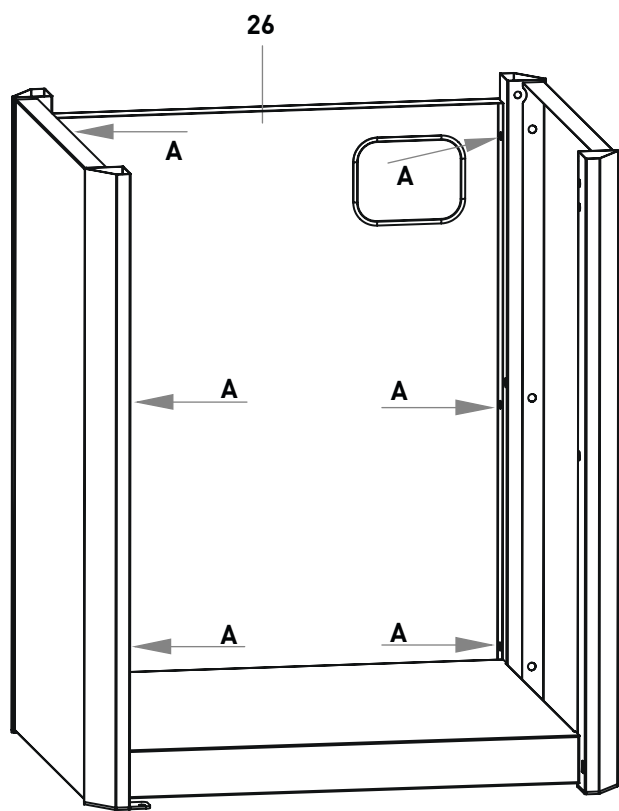

13		1
14		1
15		1
A		6

23		1
A		8

19		1
20		1
21		2
22		2
D	M5 x 8	2

19		1
E	Door strut	1

* Remove the M6 x 12 screws (8 PCS) from the grill, and attach the bracket with the removed screws.

CAUTION: Please ensure that the side shelf is mounted correctly, otherwise it may fall unexpectedly and cause injury.

CAUTION: Please ensure that the side shelf is mounted correctly, otherwise it may fall unexpectedly and cause injury.

SPARE PARTS

Ersatzteile/Pièces de rechange/ Pezzi di ricambio/ Piezas de repuesto/ Reserveonderdelen/ Náhradní díly/ Pótalkatrészek/ Rezervni dijelovi/ Piese de schimb/ Reservdelar/ Cz ści zamiennie/ Nadomestni deli/ Reserveder/ Varaosat/ Atsarginės dalys/ Rezerves daļas/ Auka hlutir