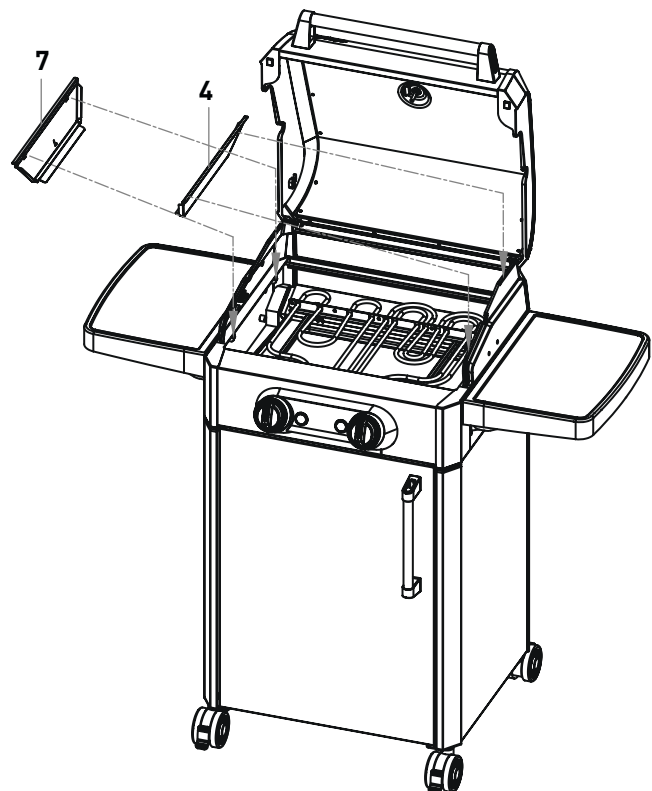

eFLOW PRO 2 TURBU

ELECTRIC GRILL

Enders[®]

www.enders-germany.com

9710

E-FLOW PRO 2 TURBO

01

14		1
24		1
25		1
A		6

13		1
14		1
15		1
A		6

23		1
A		8

19		1
20		1
21		2
22		2
D	M5 x 8	2

19		1
E	Door strut	1

* Remove the M6 x 12 screws (8 PCS) from the grill, and attach the bracket with the removed screws.

CAUTION: Please ensure that the side shelf is mounted correctly, otherwise it may fall unexpectedly and cause injury.

CAUTION: Please ensure that the side shelf is mounted correctly, otherwise it may fall unexpectedly and cause injury.

SPARE PARTS

Ersatzteile/Pièces de rechange/ Pezzi di ricambio/ Piezas de repuesto/ Reserveonderdelen/ Náhradní díly/ Pótalkatrészek/ Rezervni dijelovi/ Piese de schimb/ Reservdelar/ Cz ści zamiennie/ Nadomestni deli/ Reserveder/ Varaosat/ Atsarginės dalys/ Rezerves daļas/ Auka hlutir

SCREW SET

No.	Description	Figure	Art.-No.
A	M6 x 12 bolt		130018021
B	Axle bolt		
C	ST3,5 x 8 bolt		
D	M5 x 8 bolt		
E	Door strut		
F	Open-end spanner		

Versions no.: 220512

NOTICE

Enders Colsman AG

Brauck 1