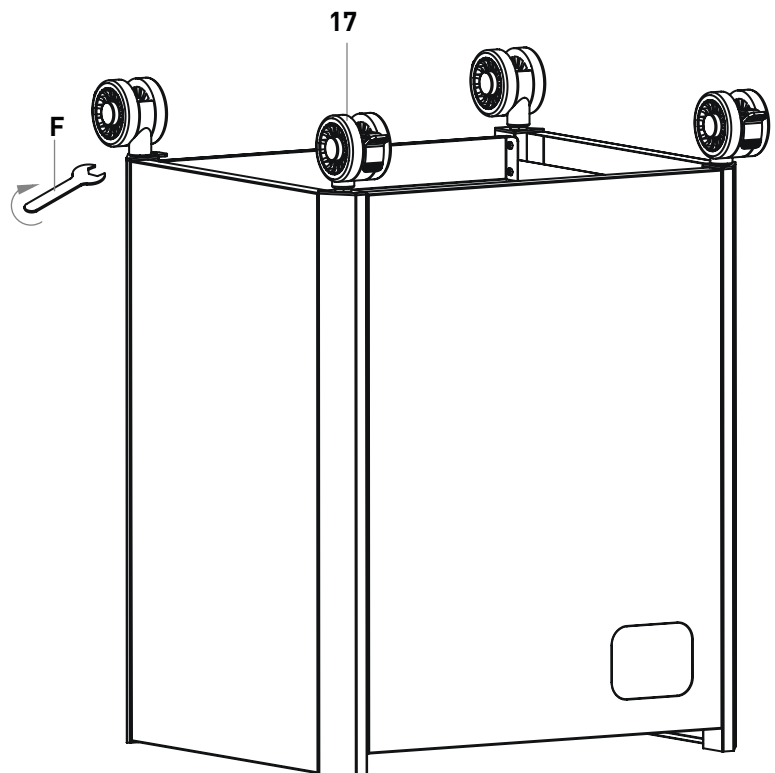

13		1
14		1
15		1
A		6

23		1
A		8

19		1
20		1
21		2
22		2
D	M5 x 8	2

19		1
E	Door strut	1

* Remove the M6 x 12 screws (8 PCS) from the grill, and attach the bracket with the removed screws.

CAUTION: Please ensure that the side shelf is mounted correctly, otherwise it may fall unexpectedly and cause injury.

CAUTION: Please ensure that the side shelf is mounted correctly, otherwise it may fall unexpectedly and cause injury.

SPARE PARTS

Ersatzteile/Pièces de rechange/ Pezzi di ricambio/ Piezas de repuesto/ Reserveonderdelen/ Náhradní díly/ Pótalkatrészek/ Rezervni dijelovi/ Piese de schimb/ Reservdelar/ Cz ści zamiennie/ Nadomestni deli/ Reserveder/ Varaosat/ Atsarginės dalys/ Rezerves daļas/ Auka hlutir

SPARE PARTS LIST

No.	Description	Art.-No.	Quantity
1A	SWITCH GRID	130018000	2
1B	SWITCH GRID round element	130018000	1
2	Warming rack	130018001	1
3	Hood	130018002	1
3	Grillbox	130018003	1
4	SIMPLE CLEAN right	130018004	1
5	SIMPLE CLEAN back	130018004	1
6	SIMPLE CLEAN front	130018004	1
7	SIMPLE CLEAN left	130018004	1
8	Thermometer (possibly pre-installed)	130018005	1
9	Side shelf bracket	130018007	2
10	Side shelf	130018008	2
11	Side shelf bracket	130018007	2
12	Control knob (possibly pre-installed)	130018009	2
13	Brace, back-left	130018010	1
14	Side wall	130018011	2
15	Brace, front-left	130018010	1
16	Shelf	130018012	1
17	Wheel with lock	130018013	4
18	Front panel	130018014	1
19	Container door	130018015	1
20	Door handle	130018016	1
21	Door handle bracket, outer	130018017	2
22	Door handle bracket, inner	130018017	2
23	Bottom panel	130018018	1
24	Brace, front-right	130018010	1
25	Brace, rear-right	130018010	1
26	Rear wall	130018019	1
27	Grease tray	130018020	1

SCREW SET

No.	Description	Figure	Art.-No.
A	M6 x 12 bolt		130018021
B	Axle bolt		
C	ST3,5 x 8 bolt		
D	M5 x 8 bolt		
E	Door strut		
F	Open-end spanner		

Versions no.: 220512

NOTICE

Enders Colsman AG

Brauck 1