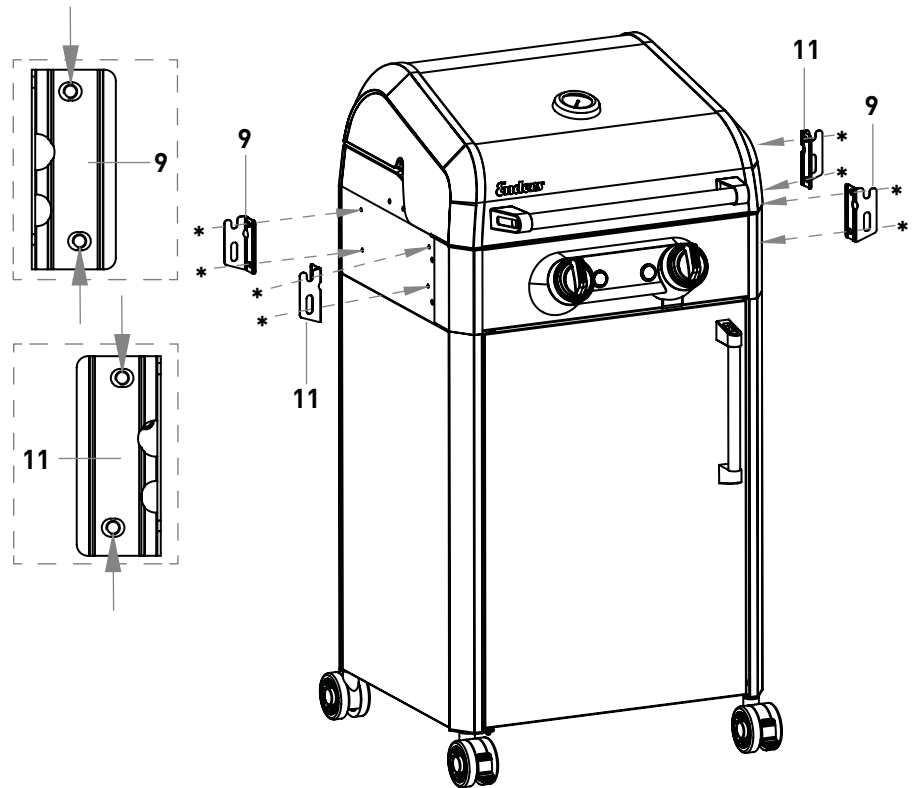

13		1
14		1
15		1
A		6

23		1
A		8

19		1
20		1
21		2
22		2
D	M5 x 8	2

19		1
E	Door strut	1

* Remove the M6 x 12 screws (8 PCS) from the grill, and attach the bracket with the removed screws.

CAUTION: Please ensure that the side shelf is mounted correctly, otherwise it may fall unexpectedly and cause injury.

CAUTION: Please ensure that the side shelf is mounted correctly, otherwise it may fall unexpectedly and cause injury.

SPARE PARTS

Ersatzteile/Pièces de rechange/ Pezzi di ricambio/ Piezas de repuesto/ Reserveonderdelen/ Náhradní díly/ Pótalkatrészek/ Rezervni dijelovi/ Piese de schimb/ Reservdelar/ Cz ści zamiennie/ Nadomestni deli/ Reserveder/ Varaosat/ Atsarginės dalys/ Rezerves daļas/ Auka hlutir

SPARE PARTS LIST

No.	Description	Art.-No.	Quantity
1A	SWITCH GRID	130018000	2
1B	SWITCH GRID round element	130018000	1
2	Warming rack	130018001	1
3	Hood	130018002	1
3	Grillbox	130018003	1
4	SIMPLE CLEAN right	130018004	1
5	SIMPLE CLEAN back	130018004	1
6	SIMPLE CLEAN front	130018004	1
7	SIMPLE CLEAN left	130018004	1
8	Thermometer (possibly pre-installed)	130018005	1
9	Side shelf bracket	130018007	2
10	Side shelf	130018008	2
11	Side shelf bracket	130018007	2
12	Control knob (possibly pre-installed)	130018009	2
13	Brace, back-left	130018010	1
14	Side wall	130018011	2
15	Brace, front-left	130018010	1
16	Shelf	130018012	1
17	Wheel with lock	130018013	4
18	Front panel	130018014	1
19	Container door	130018015	1
20	Door handle	130018016	1
21	Door handle bracket, outer	130018017	2
22	Door handle bracket, inner	130018017	2
23	Bottom panel	130018018	1
24	Brace, front-right	130018010	1
25	Brace, rear-right	130018010	1
26	Rear wall	130018019	1
27	Grease tray	130018020	1

SCREW SET

No.	Description	Figure	Art.-No.
A	M6 x 12 bolt		130018021
B	Axle bolt		
C	ST3,5 x 8 bolt		
D	M5 x 8 bolt		
E	Door strut		
F	Open-end spanner		

Versions no.: 220512

NOTICE

Enders Colsman AG

Brauck 1