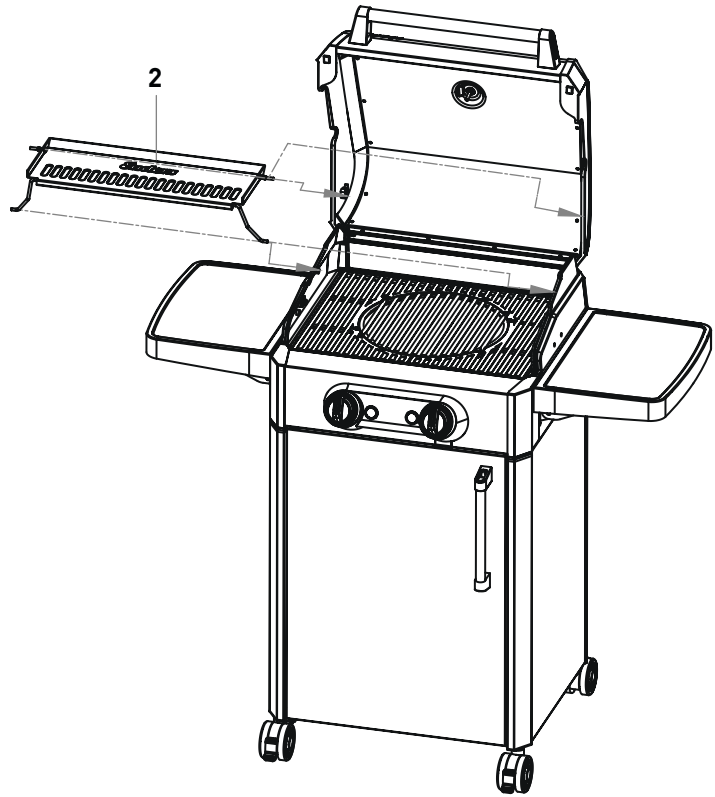

eFLOW PRO 2 TURBU

ELECTRIC GRILL

Enders[®]

www.enders-germany.com

9710

E-FLOW PRO 2 TURBO

01

14		1
24		1
25		1
A		6

13		1
14		1
15		1
A		6

23		1
A		8

19		1
20		1
21		2
22		2
D	M5 x 8	2

19		1
E	Door strut	1

* Remove the M6 x 12 screws (8 PCS) from the grill, and attach the bracket with the removed screws.

CAUTION: Please ensure that the side shelf is mounted correctly, otherwise it may fall unexpectedly and cause injury.

CAUTION: Please ensure that the side shelf is mounted correctly, otherwise it may fall unexpectedly and cause injury.

SPARE PARTS

Ersatzteile/Pièces de rechange/ Pezzi di ricambio/ Piezas de repuesto/ Reserveonderdelen/ Náhradní díly/ Pótalkatrészek/ Rezervni dijelovi/ Piese de schimb/ Reservdelar/ Cz ści zamiennie/ Nadomestni deli/ Reserveder/ Varaosat/ Atsarginės dalys/ Rezerves daļas/ Auka hlutir

SCREW SET

No.	Description	Figure	Art.-No.
A	M6 x 12 bolt		130018021
B	Axle bolt		
C	ST3,5 x 8 bolt		
D	M5 x 8 bolt		
E	Door strut		
F	Open-end spanner		

Versions no.: 220512

NOTICE

Enders Colsman AG

Brauck 1