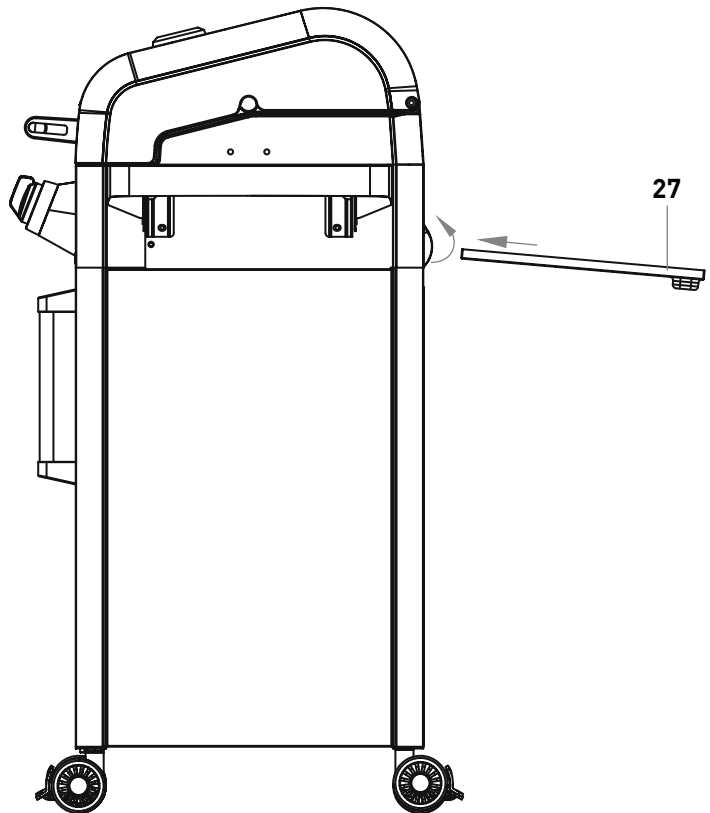

13		1
14		1
15		1
A		6

23		1
A		8

19		1
20		1
21		2
22		2
D	M5 x 8	2

19		1
E	Door strut	1

* Remove the M6 x 12 screws (8 PCS) from the grill, and attach the bracket with the removed screws.

CAUTION: Please ensure that the side shelf is mounted correctly, otherwise it may fall unexpectedly and cause injury.

CAUTION: Please ensure that the side shelf is mounted correctly, otherwise it may fall unexpectedly and cause injury.

SPARE PARTS

Ersatzteile/Pièces de rechange/ Pezzi di ricambio/ Piezas de repuesto/ Reserveonderdelen/ Náhradní díly/ Pótalkatrészek/ Rezervni dijelovi/ Piese de schimb/ Reservdelar/ Cz ści zamiennie/ Nadomestni deli/ Reserveder/ Varaosat/ Atsarginės dalys/ Rezerves daļas/ Auka hlutir

SPARE PARTS LIST

No.	Description	Art.-No.	Quantity
1A	SWITCH GRID	130018000	2
1B	SWITCH GRID round element	130018000	1
2	Warming rack	130018001	1
3	Hood	130018002	1
3	Grillbox	130018003	1
4	SIMPLE CLEAN right	130018004	1
5	SIMPLE CLEAN back	130018004	1
6	SIMPLE CLEAN front	130018004	1
7	SIMPLE CLEAN left	130018004	1
8	Thermometer (possibly pre-installed)	130018005	1
9	Side shelf bracket	130018007	2
10	Side shelf	130018008	2
11	Side shelf bracket	130018007	2
12	Control knob (possibly pre-installed)	130018009	2
13	Brace, back-left	130018010	1
14	Side wall	130018011	2
15	Brace, front-left	130018010	1
16	Shelf	130018012	1
17	Wheel with lock	130018013	4
18	Front panel	130018014	1
19	Container door	130018015	1
20	Door handle	130018016	1
21	Door handle bracket, outer	130018017	2
22	Door handle bracket, inner	130018017	2
23	Bottom panel	130018018	1
24	Brace, front-right	130018010	1
25	Brace, rear-right	130018010	1
26	Rear wall	130018019	1
27	Grease tray	130018020	1

SCREW SET

No.	Description	Figure	Art.-No.
A	M6 x 12 bolt		130018021
B	Axle bolt		
C	ST3,5 x 8 bolt		
D	M5 x 8 bolt		
E	Door strut		
F	Open-end spanner		

Versions no.: 220512

NOTICE

Enders Colsman AG

Brauck 1