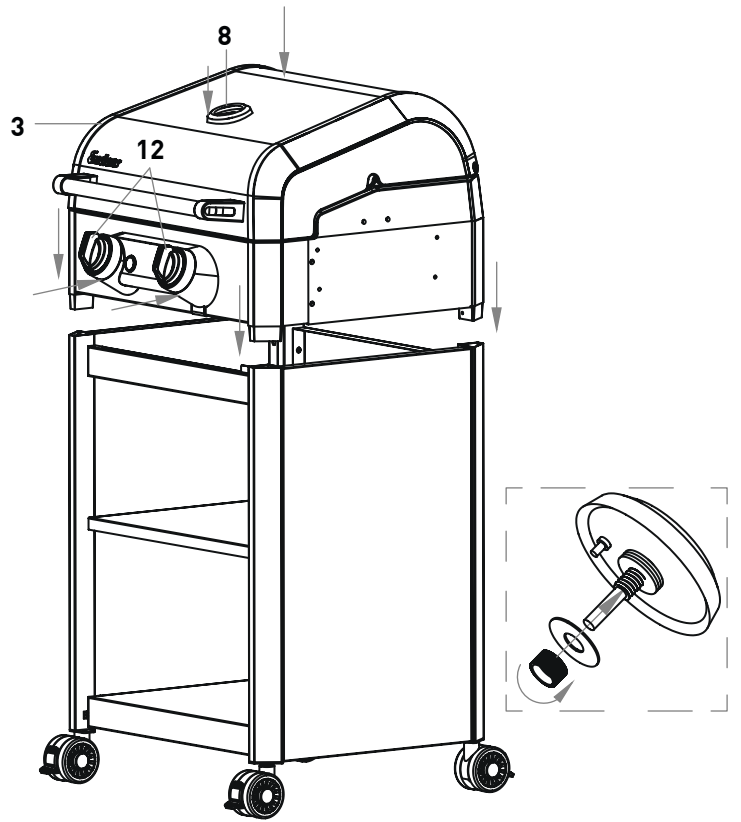

13		1
14		1
15		1
A		6

23		1
A		8

19		1
20		1
21		2
22		2
D	M5 x 8	2

19		1
E	Door strut	1

* Remove the M6 x 12 screws (8 PCS) from the grill, and attach the bracket with the removed screws.

CAUTION: Please ensure that the side shelf is mounted correctly, otherwise it may fall unexpectedly and cause injury.

CAUTION: Please ensure that the side shelf is mounted correctly, otherwise it may fall unexpectedly and cause injury.

SPARE PARTS

Ersatzteile/Pièces de rechange/ Pezzi di ricambio/ Piezas de repuesto/ Reserveonderdelen/ Náhradní díly/ Pótalkatrészek/ Rezervni dijelovi/ Piese de schimb/ Reservdelar/ Cz ści zamiennie/ Nadomestni deli/ Reserveder/ Varaosat/ Atsarginės dalys/ Rezerves daļas/ Auka hlutir

SPARE PARTS LIST

No.	Description	Art.-No.	Quantity
1A	SWITCH GRID	130018000	2
1B	SWITCH GRID round element	130018000	1
2	Warming rack	130018001	1
3	Hood	130018002	1
3	Grillbox	130018003	1
4	SIMPLE CLEAN right	130018004	1
5	SIMPLE CLEAN back	130018004	1
6	SIMPLE CLEAN front	130018004	1
7	SIMPLE CLEAN left	130018004	1
8	Thermometer (possibly pre-installed)	130018005	1
9	Side shelf bracket	130018007	2
10	Side shelf	130018008	2
11	Side shelf bracket	130018007	2
12	Control knob (possibly pre-installed)	130018009	2
13	Brace, back-left	130018010	1
14	Side wall	130018011	2
15	Brace, front-left	130018010	1
16	Shelf	130018012	1
17	Wheel with lock	130018013	4
18	Front panel	130018014	1
19	Container door	130018015	1
20	Door handle	130018016	1
21	Door handle bracket, outer	130018017	2
22	Door handle bracket, inner	130018017	2
23	Bottom panel	130018018	1
24	Brace, front-right	130018010	1
25	Brace, rear-right	130018010	1
26	Rear wall	130018019	1
27	Grease tray	130018020	1

SCREW SET

No.	Description	Figure	Art.-No.
A	M6 x 12 bolt		130018021
B	Axle bolt		
C	ST3,5 x 8 bolt		
D	M5 x 8 bolt		
E	Door strut		
F	Open-end spanner		

Versions no.: 220512

NOTICE

Enders Colsman AG

Brauck 1