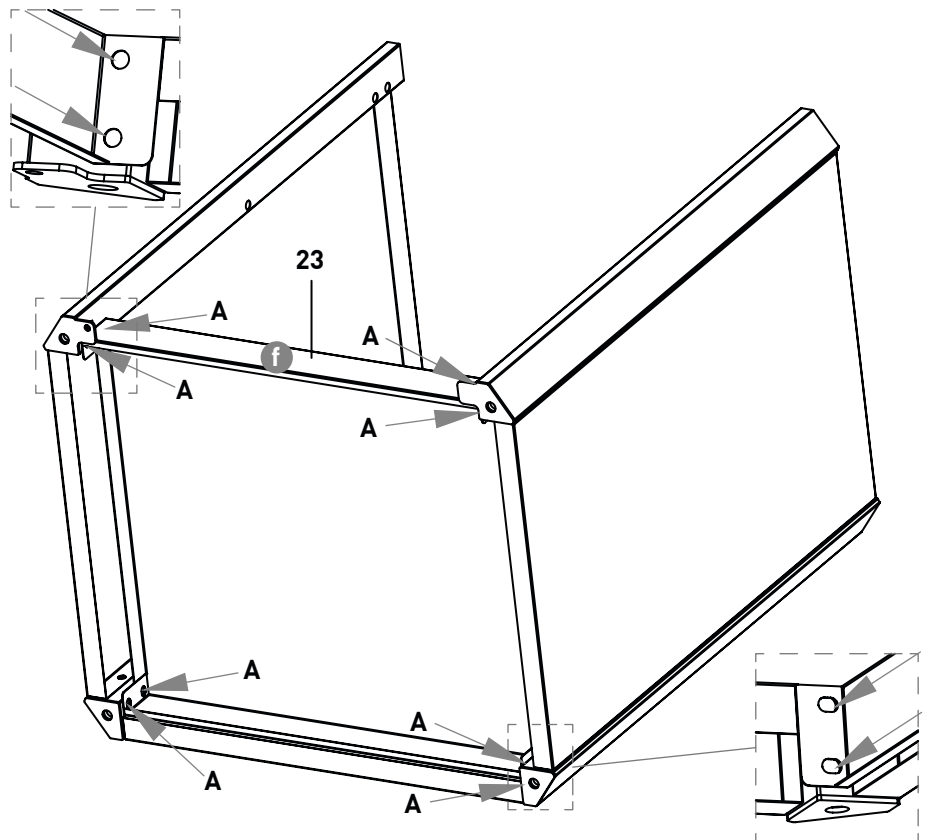

eFLOW PRO 2 TURBU

ELECTRIC GRILL

Enders[®]

www.enders-germany.com

9710

E-FLOW PRO 2 TURBO

01

14		1
24		1
25		1
A		6

13		1
14		1
15		1
A		6

23		1
A		8

19		1
20		1
21		2
22		2
D	M5 x 8	2

19		1
E	Door strut	1

* Remove the M6 x 12 screws (8 PCS) from the grill, and attach the bracket with the removed screws.

CAUTION: Please ensure that the side shelf is mounted correctly, otherwise it may fall unexpectedly and cause injury.

SPARE PARTS LIST

No.	Description	Art.-No.	Quantity
1A	SWITCH GRID	130018000	2
1B	SWITCH GRID round element	130018000	1
2	Warming rack	130018001	1
3	Hood	130018002	1
3	Grillbox	130018003	1
4	SIMPLE CLEAN right	130018004	1
5	SIMPLE CLEAN back	130018004	1
6	SIMPLE CLEAN front	130018004	1
7	SIMPLE CLEAN left	130018004	1
8	Thermometer (possibly pre-installed)	130018005	1
9	Side shelf bracket	130018007	2
10	Side shelf	130018008	2
11	Side shelf bracket	130018007	2
12	Control knob (possibly pre-installed)	130018009	2
13	Brace, back-left	130018010	1
14	Side wall	130018011	2
15	Brace, front-left	130018010	1
16	Shelf	130018012	1
17	Wheel with lock	130018013	4
18	Front panel	130018014	1
19	Container door	130018015	1
20	Door handle	130018016	1
21	Door handle bracket, outer	130018017	2
22	Door handle bracket, inner	130018017	2
23	Bottom panel	130018018	1
24	Brace, front-right	130018010	1
25	Brace, rear-right	130018010	1
26	Rear wall	130018019	1
27	Grease tray	130018020	1

SCREW SET

No.	Description	Figure	Art.-No.
A	M6 x 12 bolt		130018021
B	Axle bolt		
C	ST3,5 x 8 bolt		
D	M5 x 8 bolt		
E	Door strut		
F	Open-end spanner		

Versions no.: 220512

NOTICE

Enders Colsman AG

Brauck 1