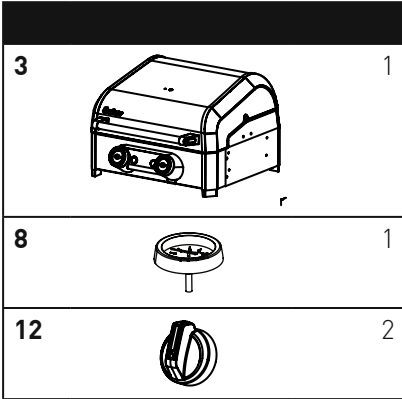

13		1
14		1
15		1
A		6

23		1
A		8

19		1
20		1
21		2
22		2
D	M5 x 8	2

19		1
E	Door strut	1

* Remove the M6 x 12 screws (8 PCS) from the grill, and attach the bracket with the removed screws.

CAUTION: Please ensure that the side shelf is mounted correctly, otherwise it may fall unexpectedly and cause injury.

CAUTION: Please ensure that the side shelf is mounted correctly, otherwise it may fall unexpectedly and cause injury.

SPARE PARTS

Ersatzteile/Pièces de rechange/ Pezzi di ricambio/ Piezas de repuesto/ Reserveonderdelen/ Náhradní díly/ Pótalkatrészek/ Rezervni dijelovi/ Piese de schimb/ Reservdelar/ Cz ści zamiennie/ Nadomestni deli/ Reserveder/ Varaosat/ Atsarginės dalys/ Rezerves daļas/ Auka hlutir

SPARE PARTS LIST

No.	Description	Art.-No.	Quantity
1A	SWITCH GRID	130018000	2
1B	SWITCH GRID round element	130018000	1
2	Warming rack	130018001	1
3	Hood	130018002	1
3	Grillbox	130018003	1
4	SIMPLE CLEAN right	130018004	1
5	SIMPLE CLEAN back	130018004	1
6	SIMPLE CLEAN front	130018004	1
7	SIMPLE CLEAN left	130018004	1
8	Thermometer (possibly pre-installed)	130018005	1
9	Side shelf bracket	130018007	2
10	Side shelf	130018008	2
11	Side shelf bracket	130018007	2
12	Control knob (possibly pre-installed)	130018009	2
13	Brace, back-left	130018010	1
14	Side wall	130018011	2
15	Brace, front-left	130018010	1
16	Shelf	130018012	1
17	Wheel with lock	130018013	4
18	Front panel	130018014	1
19	Container door	130018015	1
20	Door handle	130018016	1
21	Door handle bracket, outer	130018017	2
22	Door handle bracket, inner	130018017	2
23	Bottom panel	130018018	1
24	Brace, front-right	130018010	1
25	Brace, rear-right	130018010	1
26	Rear wall	130018019	1
27	Grease tray	130018020	1

SCREW SET

No.	Description	Figure	Art.-No.
A	M6 x 12 bolt		130018021
B	Axle bolt		
C	ST3,5 x 8 bolt		
D	M5 x 8 bolt		
E	Door strut		
F	Open-end spanner		

Versions no.: 220512

NOTICE

Enders Colsman AG

Brauck 1