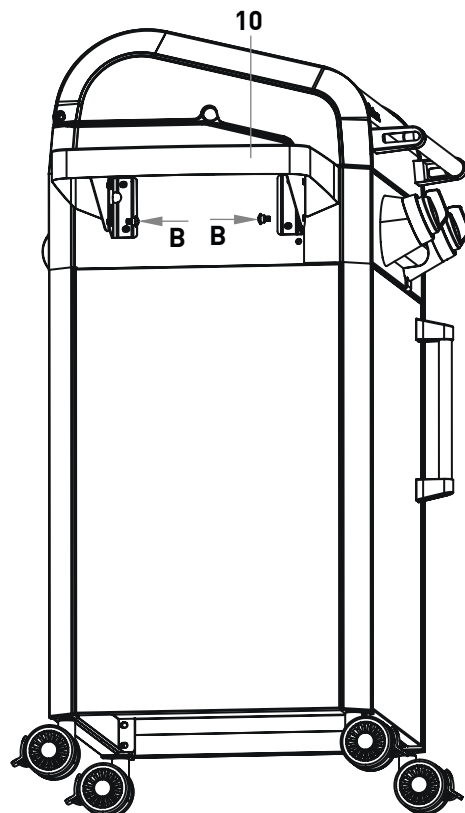

13		1
14		1
15		1
A		6

23		1
A		8

19		1
20		1
21		2
22		2
D	M5 x 8	2

19		1
E	Door strut	1

* Remove the M6 x 12 screws (8 PCS) from the grill, and attach the bracket with the removed screws.

CAUTION: Please ensure that the side shelf is mounted correctly, otherwise it may fall unexpectedly and cause injury.

CAUTION: Please ensure that the side shelf is mounted correctly, otherwise it may fall unexpectedly and cause injury.

SPARE PARTS

Ersatzteile/Pièces de rechange/ Pezzi di ricambio/ Piezas de repuesto/ Reserveonderdelen/ Náhradní díly/ Pótalkatrészek/ Rezervni dijelovi/ Piese de schimb/ Reservdelar/ Cz ści zamiennie/ Nadomestni deli/ Reserveder/ Varaosat/ Atsarginės dalys/ Rezerves daļas/ Auka hlutir

SPARE PARTS LIST

No.	Description	Art.-No.	Quantity
1A	SWITCH GRID	130018000	2
1B	SWITCH GRID round element	130018000	1
2	Warming rack	130018001	1
3	Hood	130018002	1
3	Grillbox	130018003	1
4	SIMPLE CLEAN right	130018004	1
5	SIMPLE CLEAN back	130018004	1
6	SIMPLE CLEAN front	130018004	1
7	SIMPLE CLEAN left	130018004	1
8	Thermometer (possibly pre-installed)	130018005	1
9	Side shelf bracket	130018007	2
10	Side shelf	130018008	2
11	Side shelf bracket	130018007	2
12	Control knob (possibly pre-installed)	130018009	2
13	Brace, back-left	130018010	1
14	Side wall	130018011	2
15	Brace, front-left	130018010	1
16	Shelf	130018012	1
17	Wheel with lock	130018013	4
18	Front panel	130018014	1
19	Container door	130018015	1
20	Door handle	130018016	1
21	Door handle bracket, outer	130018017	2
22	Door handle bracket, inner	130018017	2
23	Bottom panel	130018018	1
24	Brace, front-right	130018010	1
25	Brace, rear-right	130018010	1
26	Rear wall	130018019	1
27	Grease tray	130018020	1

SCREW SET

No.	Description	Figure	Art.-No.
A	M6 x 12 bolt		130018021
B	Axle bolt		
C	ST3,5 x 8 bolt		
D	M5 x 8 bolt		
E	Door strut		
F	Open-end spanner		

Versions no.: 220512

NOTICE

Enders Colsman AG

Brauck 1