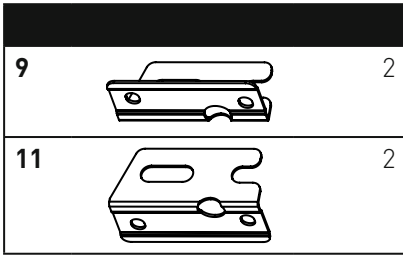

13		1
14		1
15		1
A		6

23		1
A		8

19		1
20		1
21		2
22		2
D	M5 x 8	2

19		1
E	Door strut	1

* Remove the M6 x 12 screws (8 PCS) from the grill, and attach the bracket with the removed screws.

CAUTION: Please ensure that the side shelf is mounted correctly, otherwise it may fall unexpectedly and cause injury.

CAUTION: Please ensure that the side shelf is mounted correctly, otherwise it may fall unexpectedly and cause injury.

SPARE PARTS

Ersatzteile/Pièces de rechange/ Pezzi di ricambio/ Piezas de repuesto/ Reserveonderdelen/ Náhradní díly/ Pótalkatrészek/ Rezervni dijelovi/ Piese de schimb/ Reservdelar/ Cz ści zamiennie/ Nadomestni deli/ Reserveder/ Varaosat/ Atsarginės dalys/ Rezerves daļas/ Auka hlutir